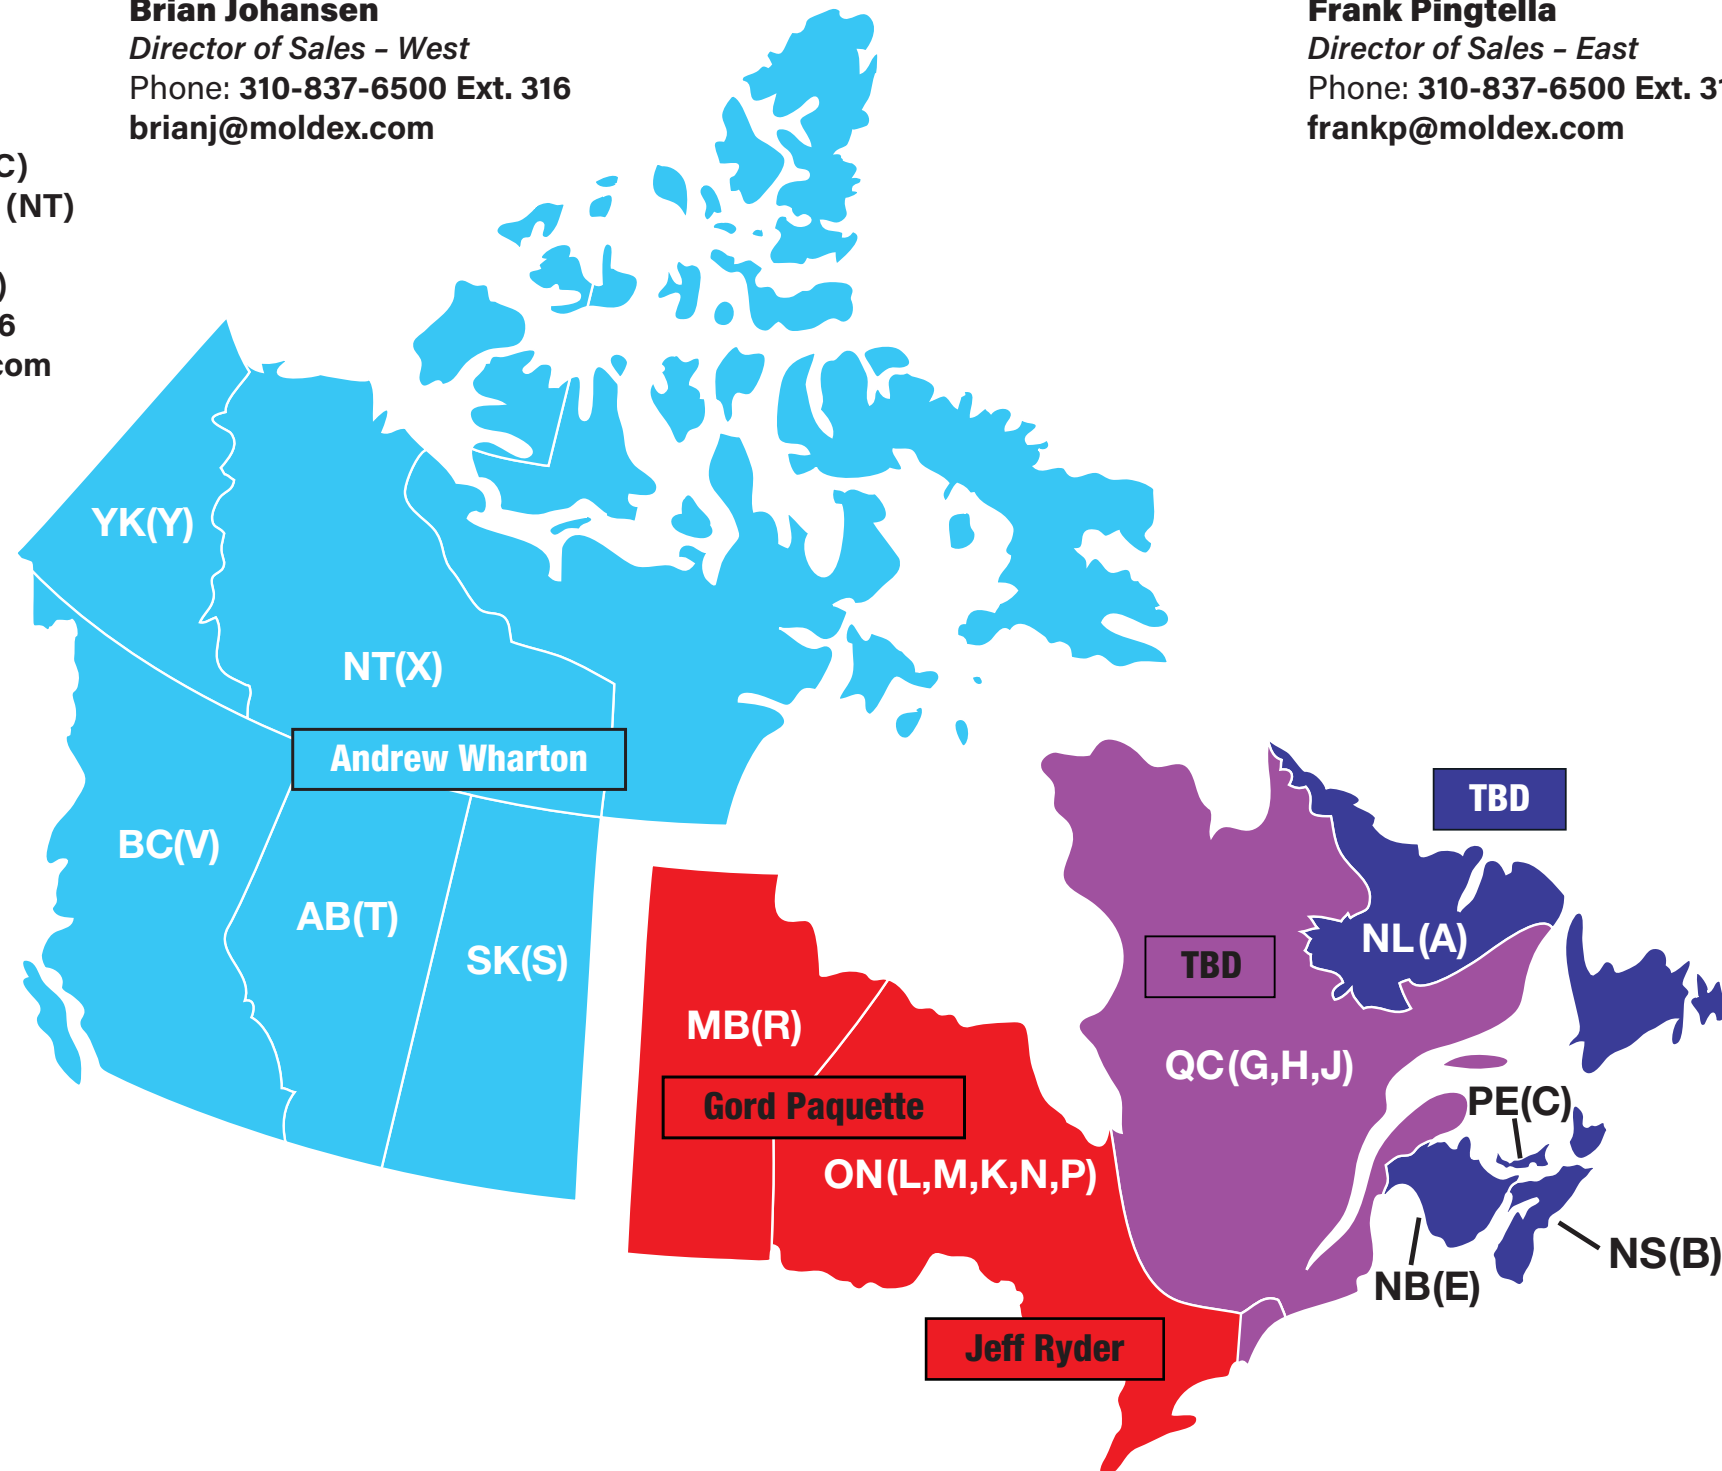

Bill Schubach
Vice President of Sales

Phone: 310-837-6500 Ext. 590, Cell: 314-239-7794
bills@moldex.com

WESTERN TERRITORY

Postal Codes
S,T,V,X,Y

Andrew Wharton

Territory Manager,
West Canada
Alberta (AB)
British Columbia (BC)
Northwest Territory (NT)
Saskatchewan (SK)
Yukon Territory (YK)
Phone: 587-926-0986
andreww@moldex.com

Brian Johansen

Director of Sales - West
Phone: 310-837-6500 Ext. 316
brianj@moldex.com

EASTERN TERRITORY

Postal Codes
L,M,K,N,P,R

Gord Paquette

Territory Manager, Ontario and Manitoba
Manitoba (MB)
Ontario (ON)
Phone: 519-788-0621
gordp@moldex.com

Postal Codes
L,M,K,N,P

Jeff Ryder

Territory Manager, Ontario
Ontario (ON)
Phone: 519-788-0621
jeffr@moldex.com

Postal Codes
A,B,C,E

OPEN

Territory Manager, North Eastern Canada
Newfoundland and Labrador (NL)
Prince Edward Island (PE)
New Brunswick (NB)
Nova Scotia (NS)
Phone: 716-906-1744
frankp@moldex.com

Postal Codes
G,H,J

OPEN

Territory Manager, Quebec
Quebec (QC)
Phone: 716-906-1744
frankp@moldex.com

Laura Smith

Director of Customer Care,
GP Connections/Ryder Sales
Phone: 905-965-3700
lauras@moldex.com