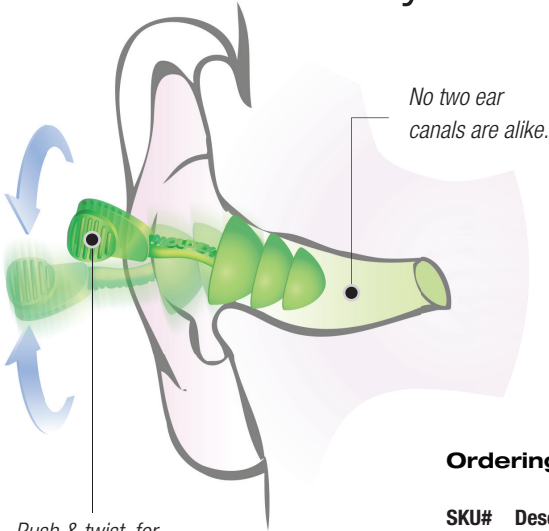

Glide®

find your fit™

GLIDE's unique multi-curved stem rotates for a custom fit inside each ear canal. With its unique curved stem design, you simply push & twist for GLIDE to angle its way to find your fit.

- Unique multi-curved stem rotates for a custom fit
- Large handle on curved stem for easy insertion & removal
- Soft triple flange plug can be washed and reused
- Glide Foam has the highest independently rated NRR for a no-roll earplug
- Cord can be attached at any desired length
- Glide Foam with Cord available in PlugStation® dispenser for easy convenient access anywhere
- Look for the bright green color as a symbol of Moldex quality
- 100% PVC-Free
- Made in U.S.A.

NRR
30
dB

SLC₈₀
24dB
Class 4

NRR
27
dB

SLC₈₀
26dB
Class 5

MOLDEX®
Ideas that wear well.™

Large soft foam pod,
for a comfortable,
snug seal & fit.

Unique multi-curved
stem rotates for
a custom fit.

Large handle on
curved stem for easy
insertion & removal.