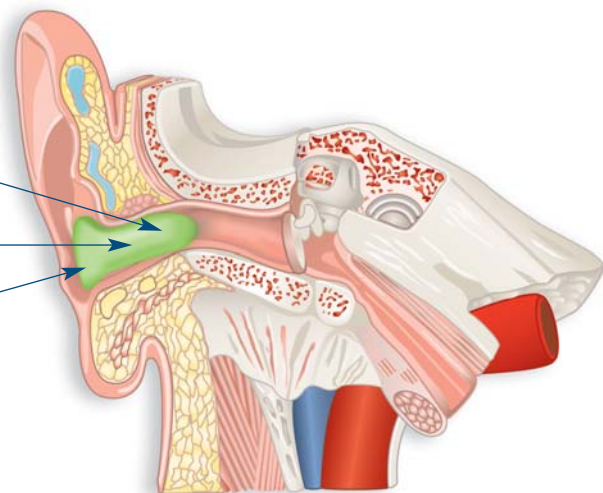

Meteors

Meteors, Small